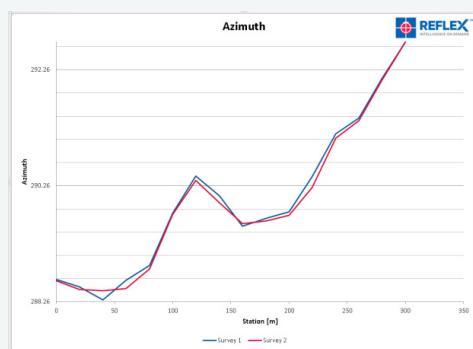

Expand.

IMDEXHUB-IQ™ connectivity enables to user to monitor the quality of their survey data and drill hole progress in real-time. The award winning cloud-based hub provides secure access to information between field and office.

IMDEXHUB-IQ™ now has a live link with Seequent Central enabling users to view drill hole data in 3D!

Expand.

### Azimuth