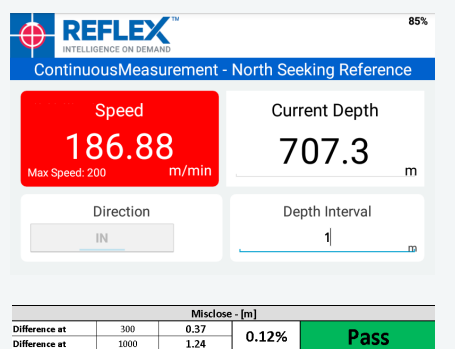

Expand.

IMDEXHUB-IQ™ connectivity enables to user to monitor the quality of their survey data and drill hole progress in real-time. The award winning cloud-based hub provides secure access to information between field and office.

IMDEXHUB-IQ™ now has a live link with Seequent Central enabling users to view drill hole data in 3D!

Expand.

### Azimuth

### Speed