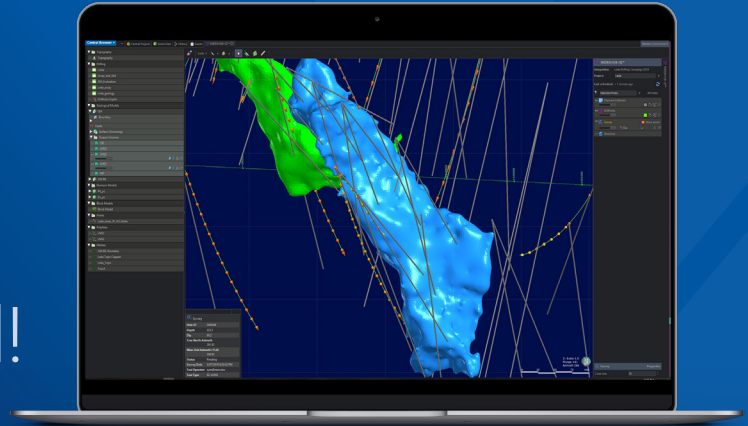

# THE REFLEX GYRO SUITE

Everything you need, we've got you covered!

We have a range of gyros to suite every situation, angle and budget.

Expand.

IMDEX can provide a complete end-to-end solution for our surveying needs to enable the accurate intersection of targets.

Expand.

IMDEXHUB-IQ™ connectivity enables to user to monitor the quality of their survey data and drill hole progress in real-time. The award winning cloud-based hub provides secure access to information between field and office.

IMDEXHUB-IQ™ now has a live link with Seequent Central enabling users to view drill hole data in 3D!

Expand.